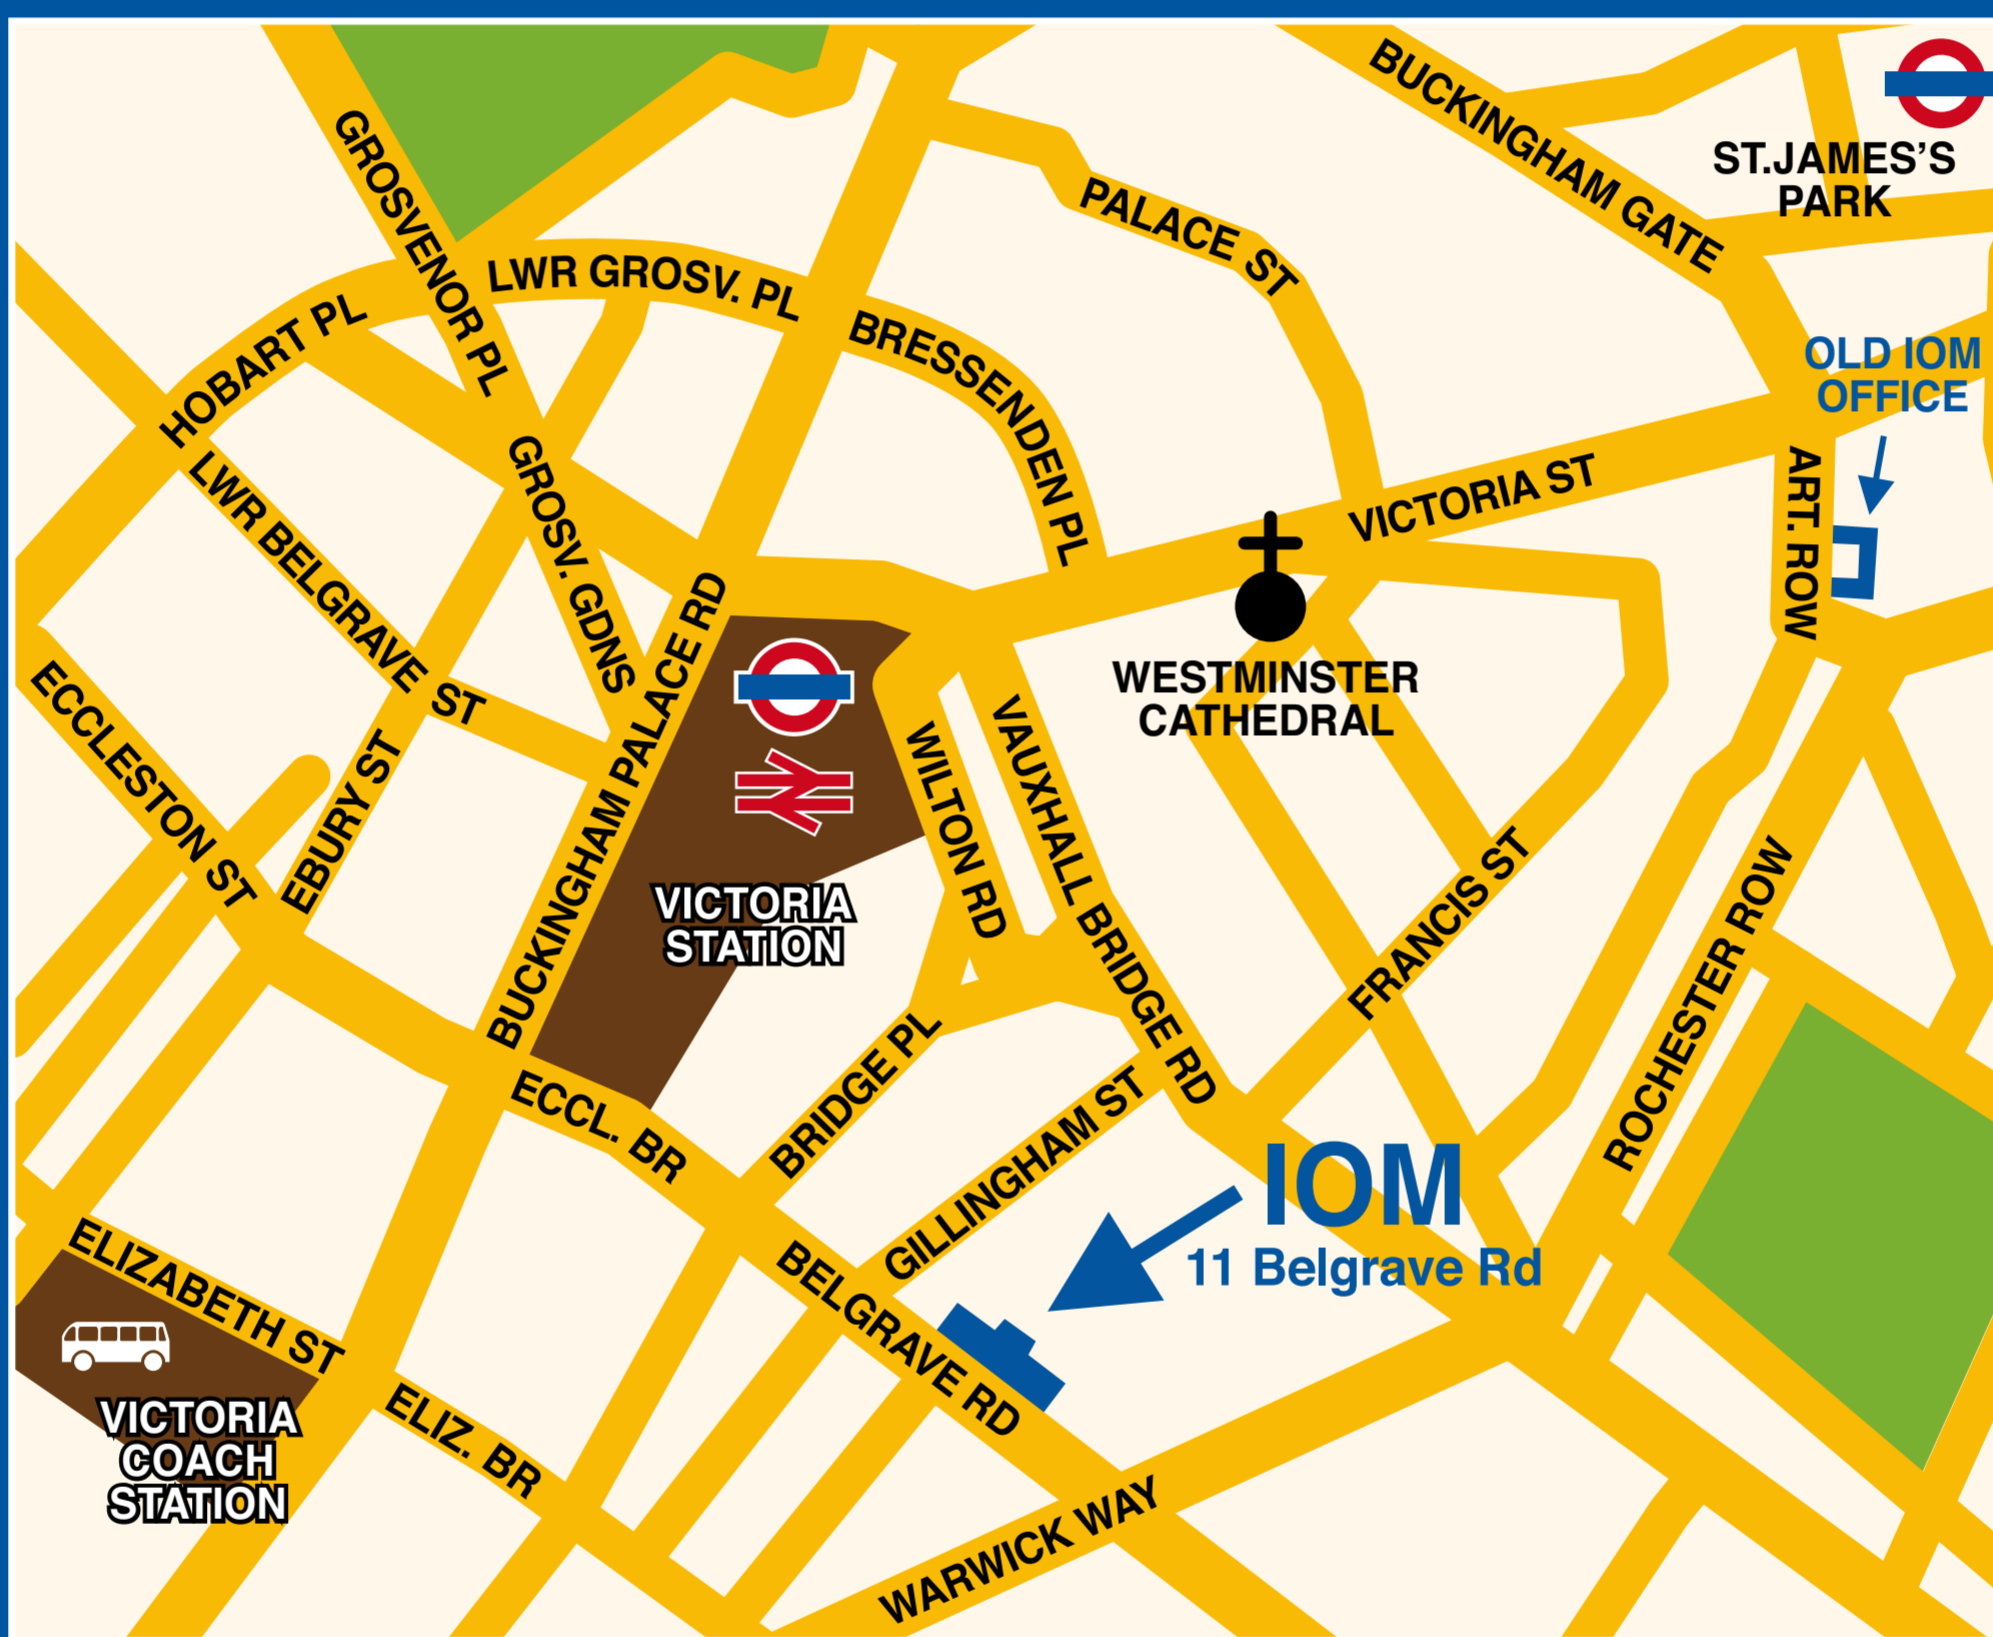

www.iomuk.org

Nearest Coach Station: Victoria Coach Station

Nearest Train Station: London Victoria

Nearest Tube: Victoria

Walking directions: Please refer to map.

NB. From inside Victoria Station: go up the escalators near platforms 14 & 15, walk through the shopping centre and as you leave the building turn left on Eccleston Bridge.